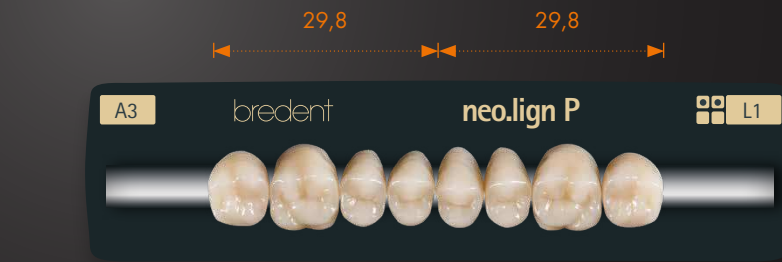

neo.lign

Full teeth

Design chart

choose natural beauty

powered by
visio.lign

Upper anterior

Upper anterior

Scale 1:1, dimensions in mm

Minor deviations in the range of tenths of a millimeter reserved

ISO 22112:2017

Lower anterior

Upper/lower posterior

Upper/lower posterior

SHADES AND DESIGNS "VARIETY WITH SYSTEM"

neo.lign A
Anterior teeth

- 13 upper moulds
- 4 lower moulds

neo.lign P
Posterior teeth
G-designs

- multifunctional occlusal design for all occlusion concepts

L-designs

- lingualised occlusal design for full dentures

Available in sizes

small large

Available in sizes

small large